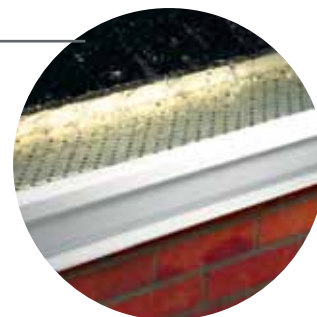

Because Leaf Relief mounts securely to the existing gutter system, it resists damage from high winds, heavy snow and ice. Constructed from tough aluminum, Leaf Relief® stands up to temperature extremes and resists damage from bugs, squirrels, raccoons, and birds. And the flexible flap offers a perfect, self-sealing fit.

WATERFLOW

*“How can water enter the gutter?
There are not enough holes and they’re too small.”*

Extensive research and development led to our exclusive Aluma-Perf™ technology. The product has 489 perforations every 20 inches. This drains water at the same rate as a 2x3 downspout. Extensive testing proves that Leaf Relief® products can drain up to 29.7 inches of rainwater per hour; the highest amount of rainfall ever recorded was approximately 12 inches of water in an hour in Holt, Missouri, in 1947.